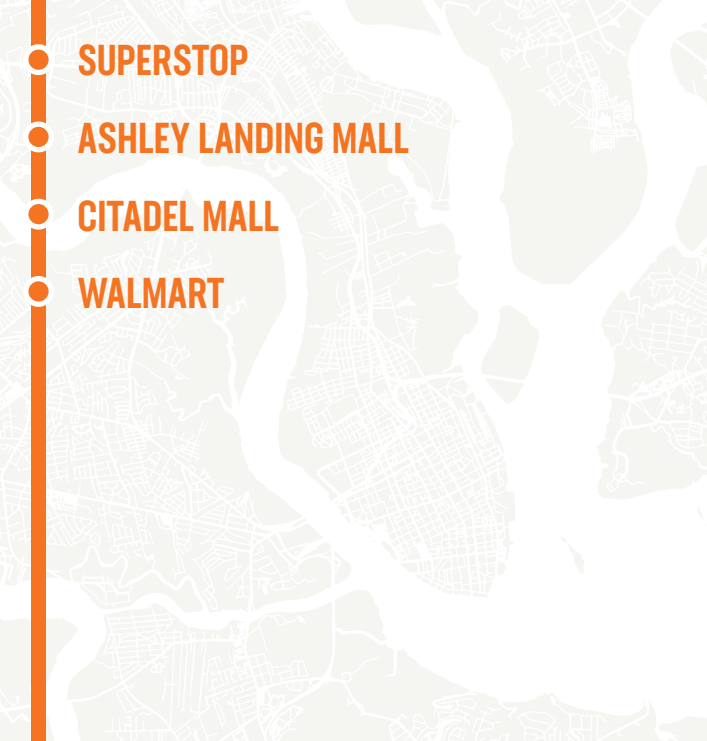

Route: 32

North Bridge
SuperStop ↔ West Ashley
Effective: July 2023