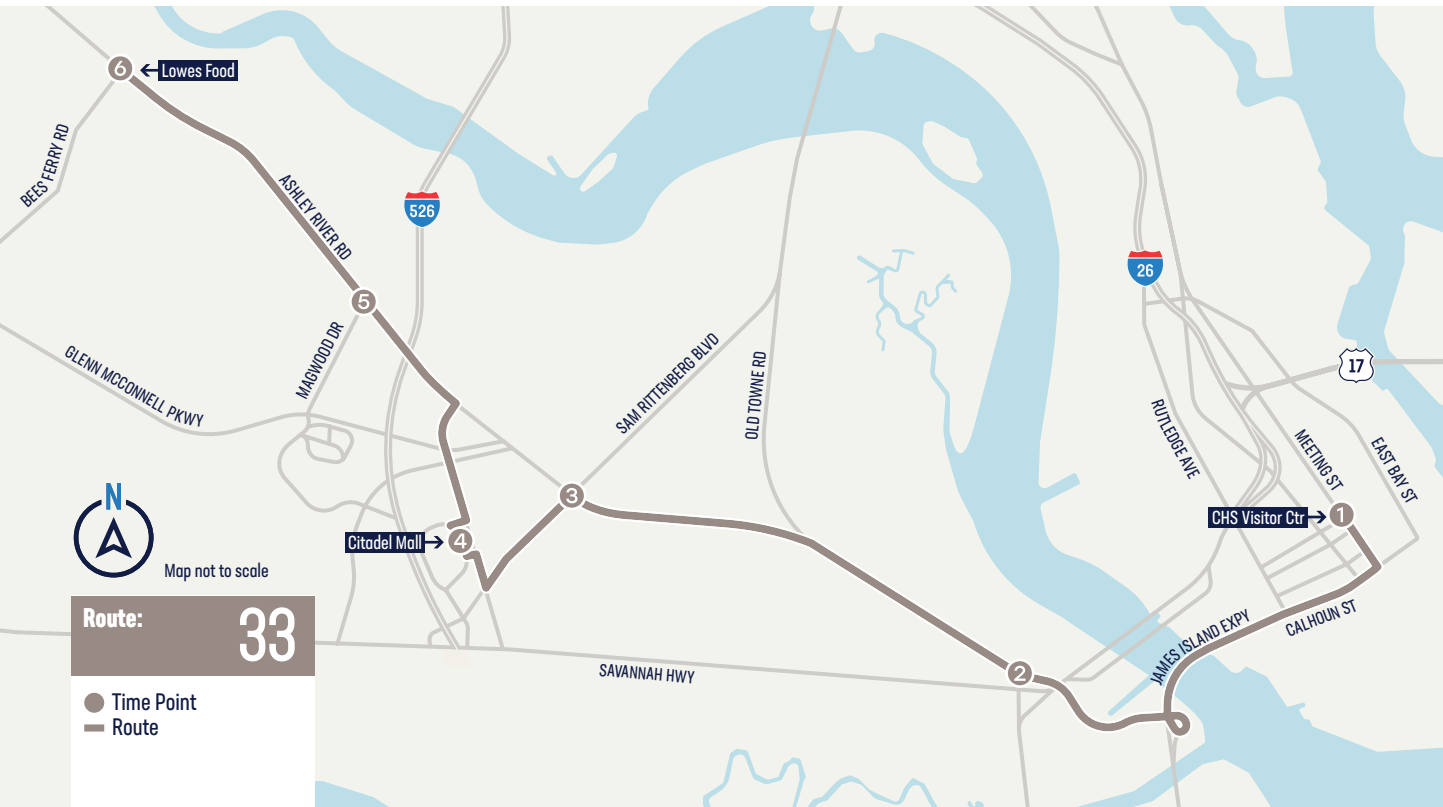

Full list of stops available on rideCARTA.com

Inbound					
Weekdays					
805	810	611	682	827	52
Ashley River Rd / Bees Ferry Rd	Ashley River Rd / Magwood Rd	Citadel Mall	Sam Rittenberg / Ashley River Rd	St Andrews Blvd / Avondale Ave	Mary St / Meeting St
<b>6</b>	<b>5</b>	<b>4</b>	<b>3</b>	<b>2</b>	<b>1</b>
6:00	6:05	6:15	6:22	6:33	6:50
7:00	7:05	7:15	7:22	7:33	7:50
8:00	8:05	8:15	8:22	8:33	8:50
9:00	9:05	9:15	9:22	9:33	9:50
10:00	10:05	10:15	10:22	10:33	10:50
11:00	11:05	11:17	11:24	11:33	11:50
<b>12:00</b>	<b>12:05</b>	<b>12:17</b>	<b>12:24</b>	<b>12:33</b>	<b>12:50</b>
1:00	1:05	1:17	1:24	1:33	1:50
2:00	2:05	2:15	2:22	2:33	2:50
3:00	3:05	3:15	3:22	3:33	3:50
4:00	4:05	4:15	4:22	4:33	4:50
5:00	5:05	5:15	5:22	5:33	5:50
6:05	6:10	6:20	6:27	6:38	6:55
7:00	7:05	7:12	7:18	7:25	7:50

Times in darker print are PM

Route:

33

St Andrews / Ashley River Road

Downtown ↔ West Ashley

Effective: July 2023 |

WE MOVE THE PEOPLE WHO DRIVE US.

Route: **33**

● Time Point  
— Route

FIND ROUTE INFO IN THE TRANSIT APP

(843) 724-7420  
rideCARTA.com