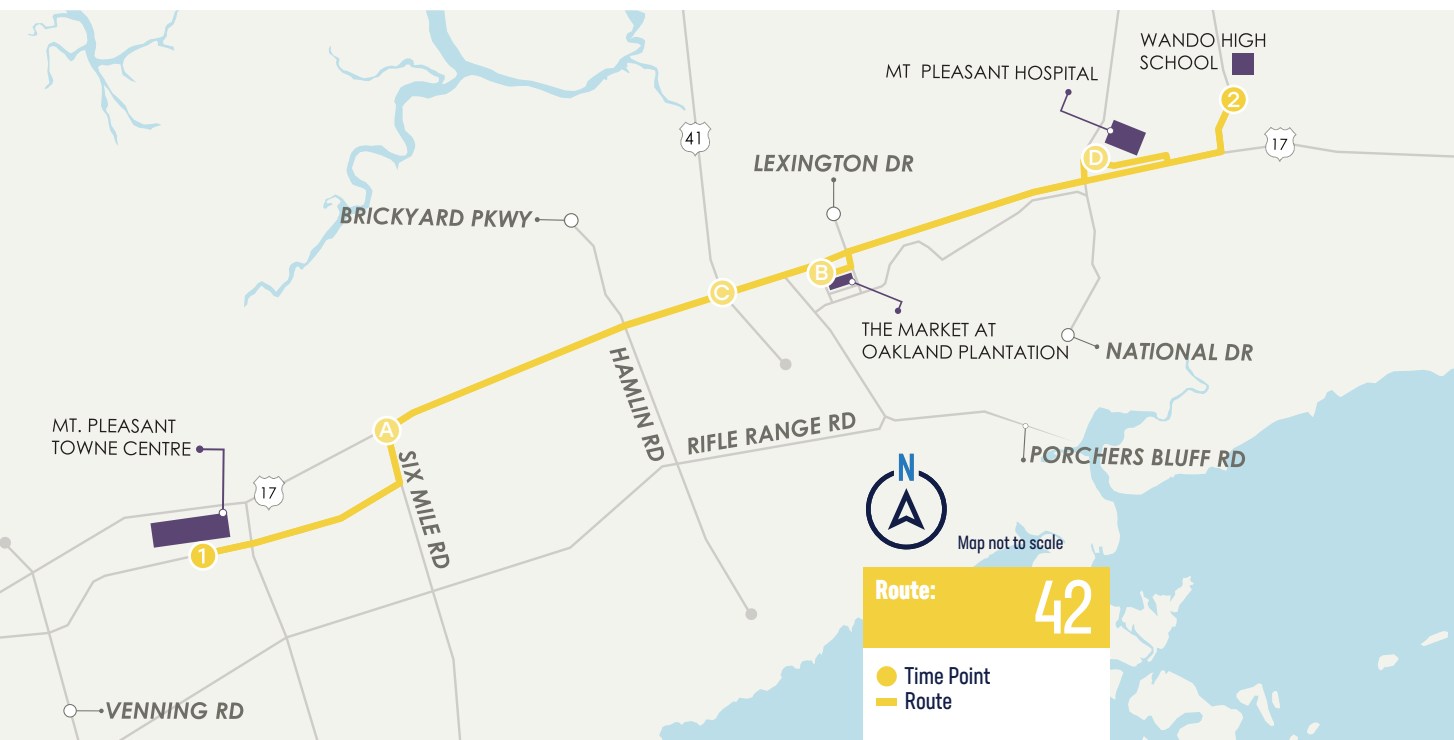

Route: 42

● Time Point
— Route