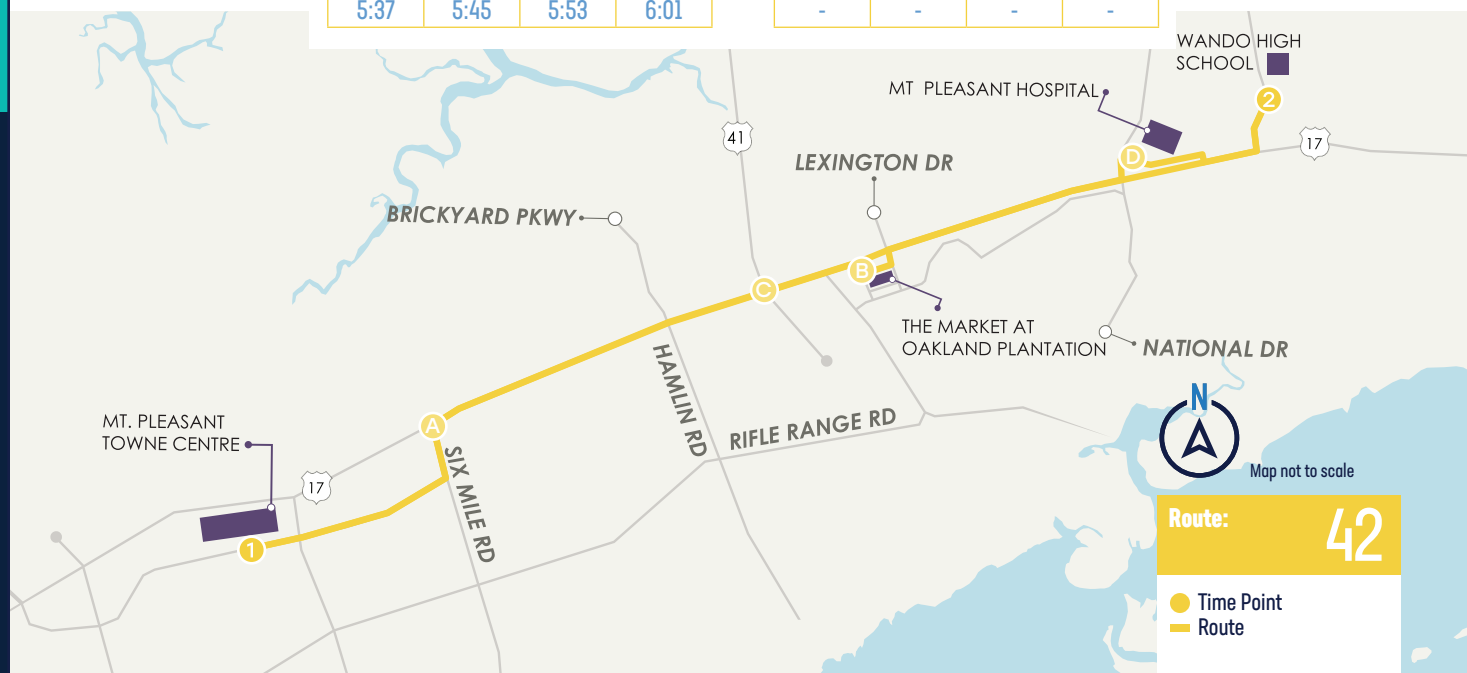

### MOBILE PASSES ARE NOW AVAILABLE!

CARTA customers can now purchase fare passes on their smartphones and use that digital pass to board the bus using the **Token Transit** app

For Comments and Complaints Contact CARTA at:  
3664 Leeds Avenue, N. Charleston, SC 29405  
Tel. [843] 724-7420

Scan for information on passes, rules of the ride, and more

**carta**

Outbound					Inbound			
Saturday					Saturday			
Stop ID No. →	714	775	780	771	771	769	765	714
	Hungry Neck Blvd / Theatre Dr	Six Mile Rd / Goodwill	Oakland Plantation	Wando High School	Wando High School	Mt Pleasant Hospital	Hwy 17 / Hwy 41	Hungry Neck Blvd / Theatre Dr
	<b>1</b>	<b>A</b>	<b>B</b>	<b>2</b>	<b>2</b>	<b>D</b>	<b>C</b>	<b>1</b>
	-	-	-	-	6:40	6:44	6:50	7:02
	7:10	7:18	7:30	7:38	7:40	7:44	7:50	8:02
	8:10	8:18	8:30	8:38	8:40	8:44	8:50	9:02
	9:10	9:18	9:30	9:38	9:40	9:44	9:50	10:02
	10:10	10:18	10:30	10:38	10:40	10:44	10:50	11:02
	11:10	11:18	11:30	11:38	11:40	11:44	11:50	12:02
	12:10	12:18	12:30	12:38	12:40	12:44	12:50	1:02
	1:10	1:18	1:30	1:38	1:40	1:44	1:50	2:02
	2:10	2:18	2:30	2:38	2:40	2:44	2:50	3:02
	3:10	3:18	3:30	3:38	3:40	3:44	3:50	4:02
	4:10	4:18	4:30	4:38	4:40	4:44	4:50	5:02
	5:10	5:18	5:30	5:38	5:40	5:44	5:50	6:02
Sunday					Sunday			
	-	-	-	-	9:05	9:08	9:13	9:22
	9:37	9:45	9:53	10:01	10:05	10:08	10:13	10:22
	10:37	10:45	10:53	11:01	11:05	11:08	11:13	11:22
	11:37	11:45	11:53	12:01	12:05	12:08	12:13	12:22
	12:37	12:45	12:53	1:01	1:05	1:08	1:13	1:22
	1:37	1:45	1:53	2:01	2:05	2:08	2:13	2:22
	2:37	2:45	2:53	3:01	3:05	3:08	3:13	3:22
	3:37	3:45	3:53	4:01	4:05	4:08	4:13	4:22
	4:37	4:45	4:53	5:01	5:05	5:08	5:13	5:22
	5:37	5:45	5:53	6:01	-	-	-	-

Full list of stops available on rideCARTA.com

Times in darker print are PM

Map not to scale

Route: **42**

- Time Point
- Route