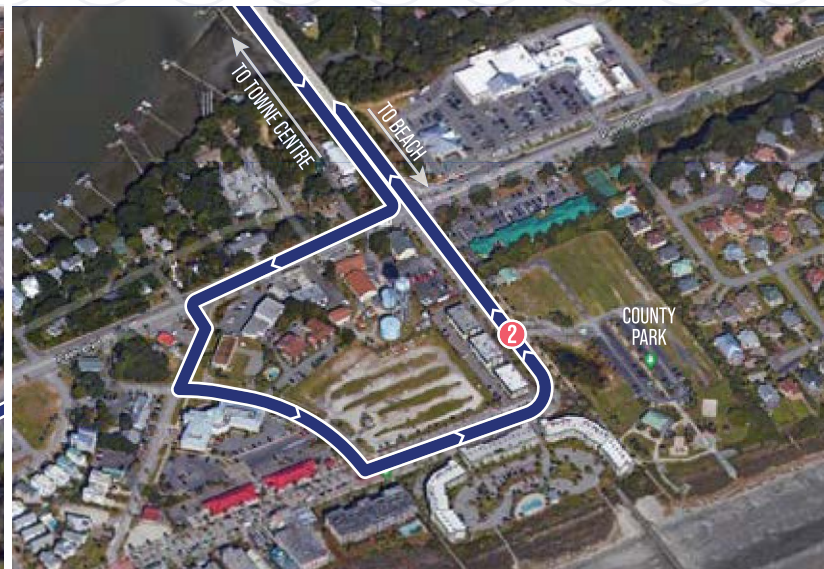

ISLE OF PALMS BEACH STOP