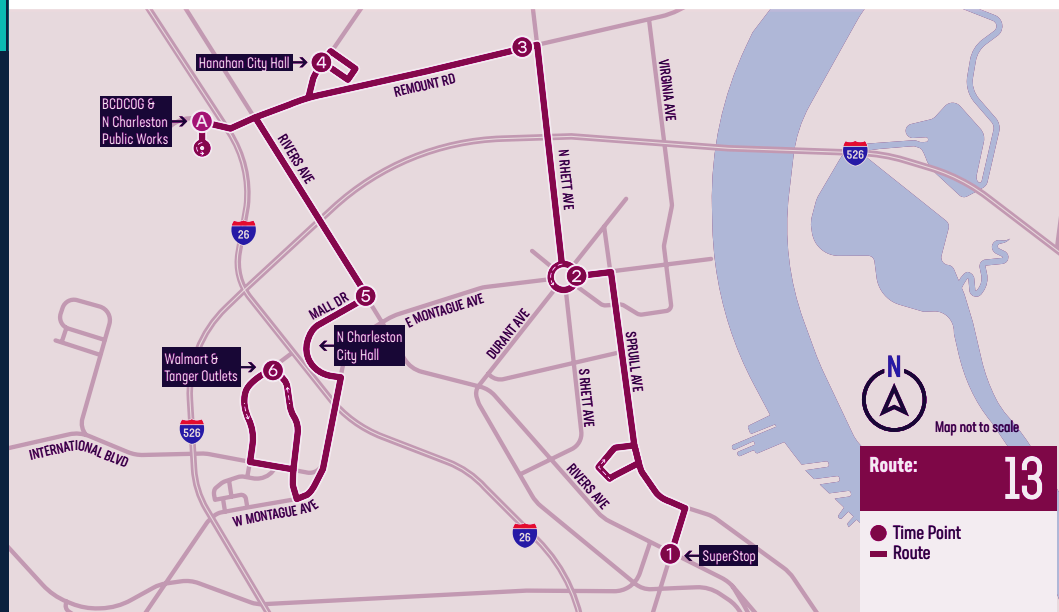

Sunday

	-	-	-	-	-	-
	9:50	10:00	10:07	10:15	10:23	10:33
	11:50	12:00	12:07	12:15	12:23	12:33
	1:50	2:00	2:07	2:15	2:23	2:33
	3:50	4:00	4:07	4:15	4:23	4:33
	5:50	6:00	6:07	6:15	6:23	6:33

Inbound

Saturday

Stop ID No. →	425	424	1	524	227	239	137
	Tanger Outlet Center	Mall Dr / Rivers Ave	Casper Padgett / Remount Rd	Campbell St / Yeomans Hall Rd	Remount Rd / Saxon St	Park Circle / Park Pl E	SuperStop
	6	5	A	4	3	2	1
	-	-	-	7:11	7:19	7:26	7:34
	7:40	7:48	7:56	8:03	8:11	8:18	8:26
	8:30	8:38	8:46	8:53	9:01	9:08	9:16
	9:20	9:28	9:36	9:43	9:51	9:58	10:06
	10:05	10:13	10:21	10:28	10:36	10:43	10:51
	11:00	11:08	11:16	11:23	11:31	11:38	11:46
	11:50	11:58	12:06	12:13	12:21	12:28	12:36
	12:40	12:48	12:56	1:03	1:11	1:18	1:26
	1:25	1:33	1:41	1:48	1:56	2:03	2:11
	2:20	2:28	2:36	2:43	2:51	2:58	3:06
	3:10	3:18	3:26	3:33	3:41	3:48	3:56
	4:00	4:08	4:16	4:23	4:31	4:38	4:46
	4:45	4:53	5:01	5:08	5:16	5:23	5:31
	5:40	5:48	5:56	6:03	6:11	6:18	6:26
	6:30	6:38	6:46	6:53	7:01	7:08	7:16
	7:20	7:28	7:36	7:43	7:51	7:58	8:06
	8:05	8:13	8:21	8:28	8:36	8:43	8:51

Sunday

	-	-	-	8:59	9:06	9:11	9:20
	10:40	10:48	10:53	10:59	11:06	11:11	11:20
	12:40	12:48	12:53	12:59	1:06	1:11	1:20
	2:40	2:48	2:53	2:59	3:06	3:11	3:20
	4:40	4:48	4:53	4:59	5:06	5:11	5:20
	6:40	6:48	6:53	6:59	7:06	7:11	7:20

Full list of stops available on rideCARTA.com

Times in darker print are PM

See full size map on other side

Map not to scale

Route:

13

- Time Point
- Route