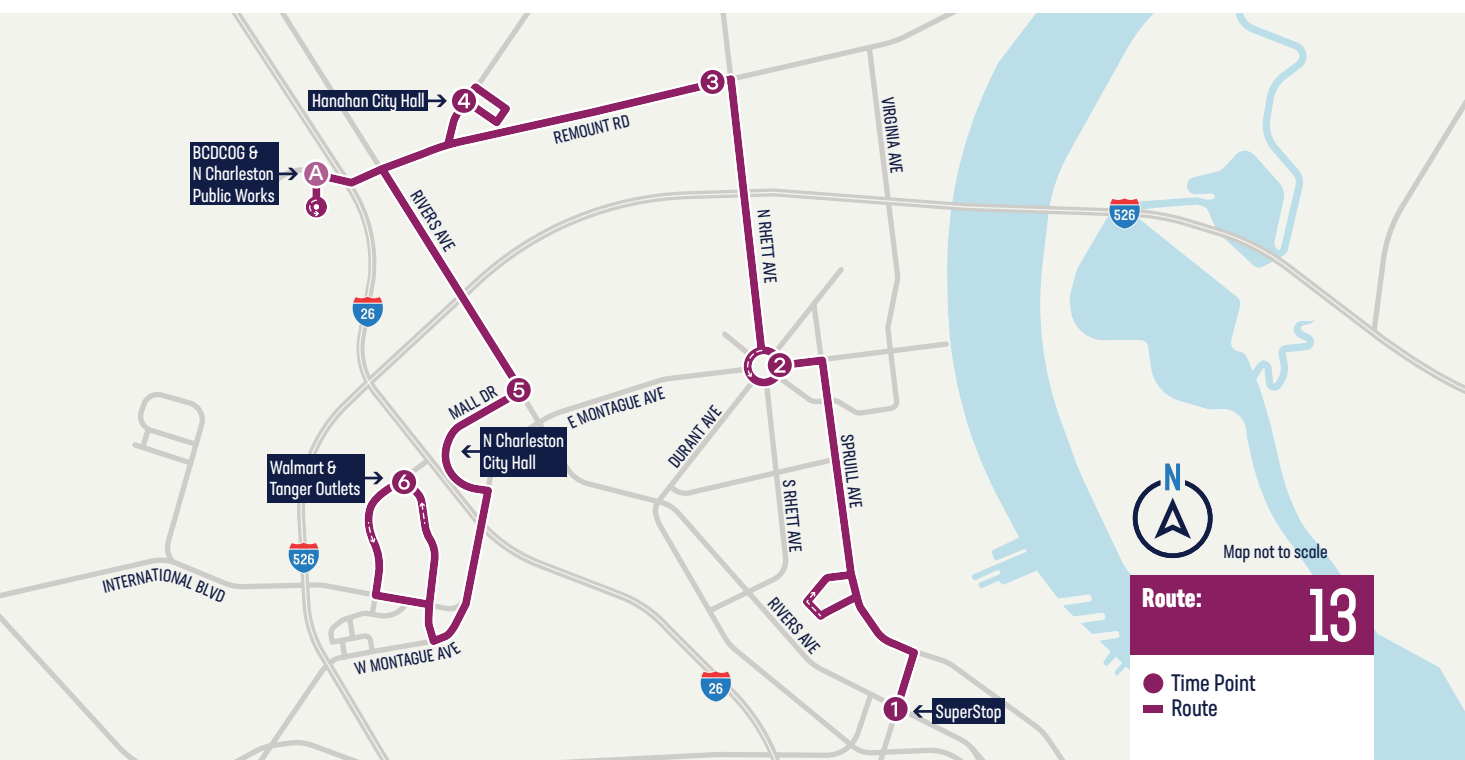

Full list of stops available on rideCARTA.com

Inbound						
Weekdays						
425	424	1	524	227	239	137
Tanger Outlet Center	Mall Dr / Rivers Ave	Casper Padgett Way / Remount Rd	Campbell St / Yeamans Hall Rd	Remount Rd / Saxon St	Park Circle / Park PLE	SuperStop
6	5	A	4	3	2	1
6:00	6:08	6:16	6:24	6:33	6:41	6:49
6:50	6:58	7:06	7:14	7:23	7:31	7:39
7:40	7:48	7:56	8:04	8:13	8:21	8:29
8:30	8:38	8:46	8:54	9:03	9:11	9:19
9:20	9:28	9:36	9:44	9:53	10:01	10:09
10:10	10:18	10:26	10:34	10:43	10:51	10:59
11:00	11:08	11:16	11:24	11:33	11:41	11:49
11:50	11:58	12:06	12:14	12:23	12:31	12:39
12:40	12:48	12:56	1:04	1:13	1:21	1:29
1:30	1:38	1:46	1:54	2:03	2:11	2:19
2:20	2:28	2:36	2:44	2:53	3:01	3:09
3:10	3:18	3:26	3:34	3:43	3:51	3:59
4:00	4:08	4:16	4:24	4:33	4:41	4:49
4:50	4:58	5:06	5:14	5:23	5:31	5:39
5:40	5:48	5:56	6:04	6:13	6:21	6:29
6:30	6:38	6:46	6:54	7:03	7:11	7:19
7:20	7:28	7:36	7:44	7:53	8:01	8:09
8:10	8:18	8:26	8:34	8:43	8:51	8:59

Times in darker print are PM

Route:

13

Remount Road

N Charleston ↔ SuperStop

Effective: October 2023 |

WE MOVE THE PEOPLE WHO DRIVE US.