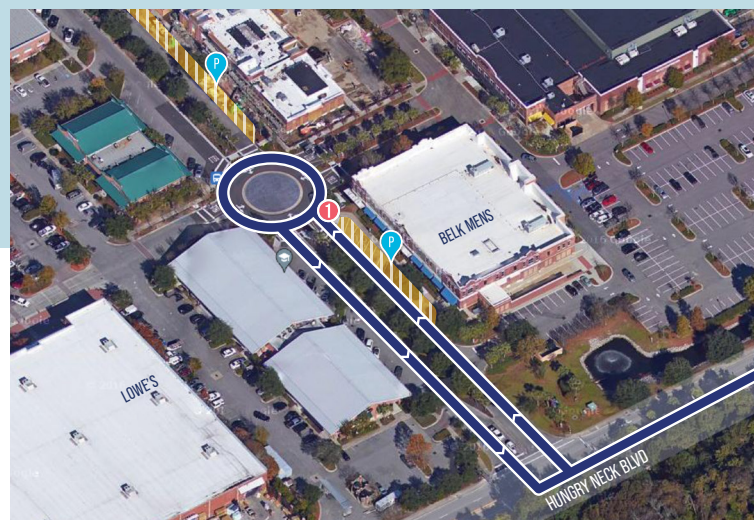

Memorial Day Weekend
to Labor Day

DON'T STRESS IN TRAFFIC OR FIGHT FOR PARKING... LEAVE THE DRIVING TO US!
SUMMER SERVICE * EVERY WEEKEND * EASY BEACH CONNECTION

Welcome to the **BEACHREACH** Shuttle

Ride, Relax & Enjoy More Beach Time

Thank you to
our partners:

Seasonal Shuttle

(843) 724-7420
RIDEARTA.COM

Follow us on social media
@rideCARTA

Parking available at Towne
Centre for easy access to the
Beach Reach Shuttle bus stop
(#869)

Skip the hassle! Affordable
beach equipment rentals
available on-site

Use the transit app to plan
your trip or track the shuttle

Shuttle will run on a Sunday schedule on these Holidays:
Memorial Day | Independence Day | Labor Day

YOUR EASY **FREE** BEACH CONNECTION

Stop ID No. →	FRIDAY			SATURDAY			SUNDAY		
	715	869	715	715	869	715	715	869	715
	Towne Center / Market Center Blvd	Ocean Blvd / 14th Ave	Towne Center / Market Center Blvd	Towne Center / Market Center Blvd	Ocean Blvd / 14th Ave	Towne Center / Market Center Blvd	Towne Center / Market Center Blvd	Ocean Blvd / 14th Ave	Towne Center / Market Center Blvd
	1	2	1	1	2	1	1	2	1
	9:15	9:30	10:00	9:15	9:30	10:00	9:40	9:55	10:25
	10:15	10:30	11:00	10:15	10:30	11:00	10:40	10:55	11:25
	11:15	11:30	12:00	11:15	11:30	12:00	11:40	11:55	12:25
	12:15	12:30	1:00	12:15	12:30	1:00	12:40	12:55	1:25
	1:15	1:30	2:00	1:15	1:30	2:00	1:40	1:55	2:25
	2:15	2:30	3:00	2:15	2:30	3:00	2:40	2:55	3:25
	3:15	3:30	4:00	3:15	3:30	4:00	3:40	3:55	4:25
	4:15	4:30	5:00	4:15	4:30	5:00	4:40	4:55	5:25
	5:15	5:30	6:00	5:15	5:30	6:00	5:40	5:55	6:25

Times in darker print are PM

PARKING & TOWNE CENTRE STOP

ISLE OF PALMS BEACH STOP