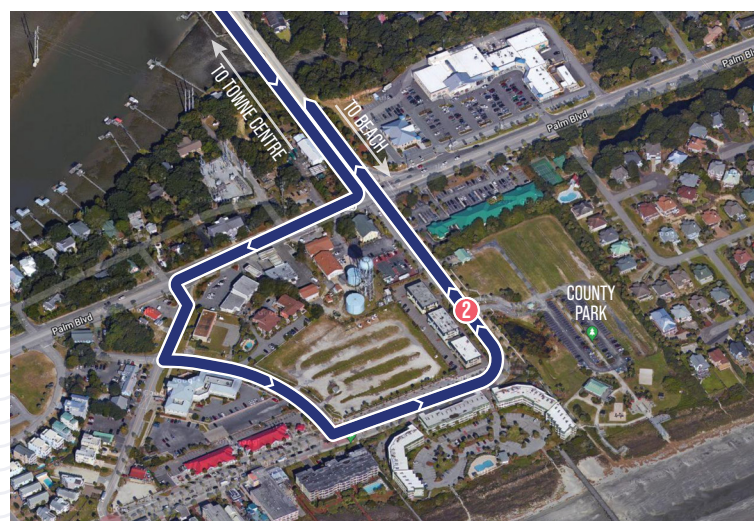

Thank you to
our partners:

Seasonal Shuttle

(843) 724-7420
RIDEARTA.COM

Follow us on social media
@rideCARTA

Parking available at Towne
Centre for easy access to the
Beach Reach Shuttle bus stop
(#869)

Skip the hassle! Affordable
beach equipment rentals
available on-site

Use the transit app to plan
your trip or track the shuttle

Shuttle will run on a Sunday schedule on these Holidays:
Memorial Day | Independence Day | Labor Day

YOUR EASY **FREE** BEACH CONNECTION

Stop ID No. →	FRIDAY			SATURDAY			SUNDAY		
	715	869	715	715	869	715	715	869	715
	Towne Center / Market Center Blvd	Ocean Blvd / 14th Ave	Towne Center / Market Center Blvd	Towne Center / Market Center Blvd	Ocean Blvd / 14th Ave	Towne Center / Market Center Blvd	Towne Center / Market Center Blvd	Ocean Blvd / 14th Ave	Towne Center / Market Center Blvd
	1	2	1	1	2	1	1	2	1
	9:15	9:30	10:00	9:15	9:30	10:00	9:40	9:55	10:25
	10:15	10:30	11:00	10:15	10:30	11:00	10:40	10:55	11:25
	11:15	11:30	12:00	11:15	11:30	12:00	11:40	11:55	12:25
	12:15	12:30	1:00	12:15	12:30	1:00	12:40	12:55	1:25
	1:15	1:30	2:00	1:15	1:30	2:00	1:40	1:55	2:25
	2:15	2:30	3:00	2:15	2:30	3:00	2:40	2:55	3:25
	3:15	3:30	4:00	3:15	3:30	4:00	3:40	3:55	4:25
	4:15	4:30	5:00	4:15	4:30	5:00	4:40	4:55	5:25
	5:15	5:30	6:00	5:15	5:30	6:00	5:40	5:55	6:25

Times in darker print are PM

PARKING & TOWNE CENTRE STOP

ISLE OF PALMS BEACH STOP