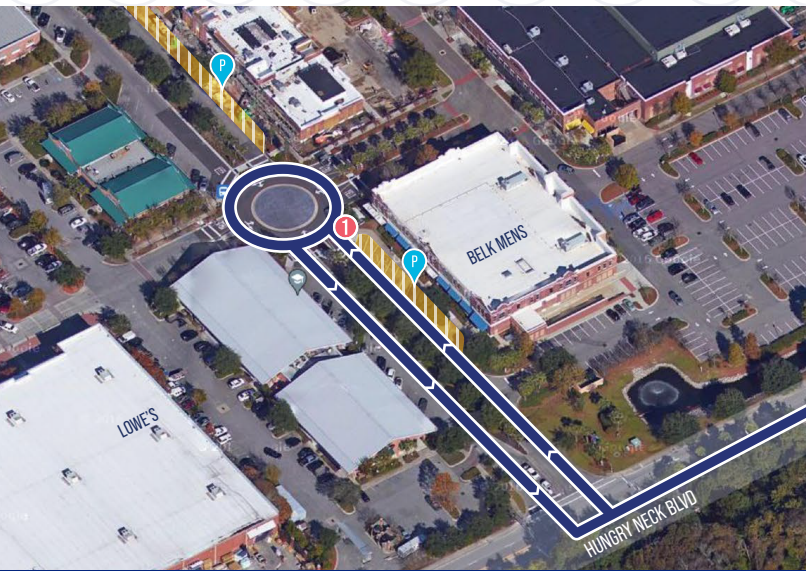

Beach Reach Shuttle | Mt Pleasant Towne Ctr ↔ IOP County Park

Memorial Day Weekend to Labor Day

FRIDAY			SATURDAY			SUNDAY			
Stop ID No. →	715	869	715	869	715	715	869	715	
	Towne Center/ Market Center Blvd	Ocean Blvd/ 14th Ave	Towne Center/ Market Center Blvd	Ocean Blvd/ 14th Ave	Towne Center/ Market Center Blvd	Towne Center/ Market Center Blvd	Ocean Blvd/ 14th Ave	Towne Center/ Market Center Blvd	
	1	2	1	2	1	1	2	1	
	9:15	9:30	10:00	9:15	9:30	10:00	9:40	9:55	10:25
	10:15	10:30	11:00	10:15	10:30	11:00	10:40	10:55	11:25
	11:15	11:30	12:00	11:15	11:30	12:00	11:40	11:55	12:25
	12:15	12:30	1:00	12:15	12:30	1:00	12:40	12:55	1:25
	1:15	1:30	2:00	1:15	1:30	2:00	1:40	1:55	2:25
	2:15	2:30	3:00	2:15	2:30	3:00	2:40	2:55	3:25
	3:15	3:30	4:00	3:15	3:30	4:00	3:40	3:55	4:25
	4:15	4:30	5:00	4:15	4:30	5:00	4:40	4:55	5:25
	5:15	5:30	6:00	5:15	5:30	6:00	5:40	5:55	6:25

Times in darker print are PM

YOUR EASY FREE BEACH CONNECTION

Shuttle will run on a Sunday schedule on these Holidays:

Memorial Day | Independence Day | Labor Day

(843) 724-7420
RIDE CARTA.COM

Follow us on social media

@rideCARTA

Parking available at Towne Centre for easy access to the Beach Reach Shuttle bus stop (#869)

Skip the hassle! Affordable beach equipment rentals available on-site

PARKING & TOWNE CENTRE STOP

ISLE OF PALMS BEACH STOP

DON'T STRESS IN TRAFFIC OR FIGHT FOR PARKING... LEAVE THE DRIVING TO US!
SUMMER SERVICE EVERY WEEKEND EASY BEACH CONNECTION